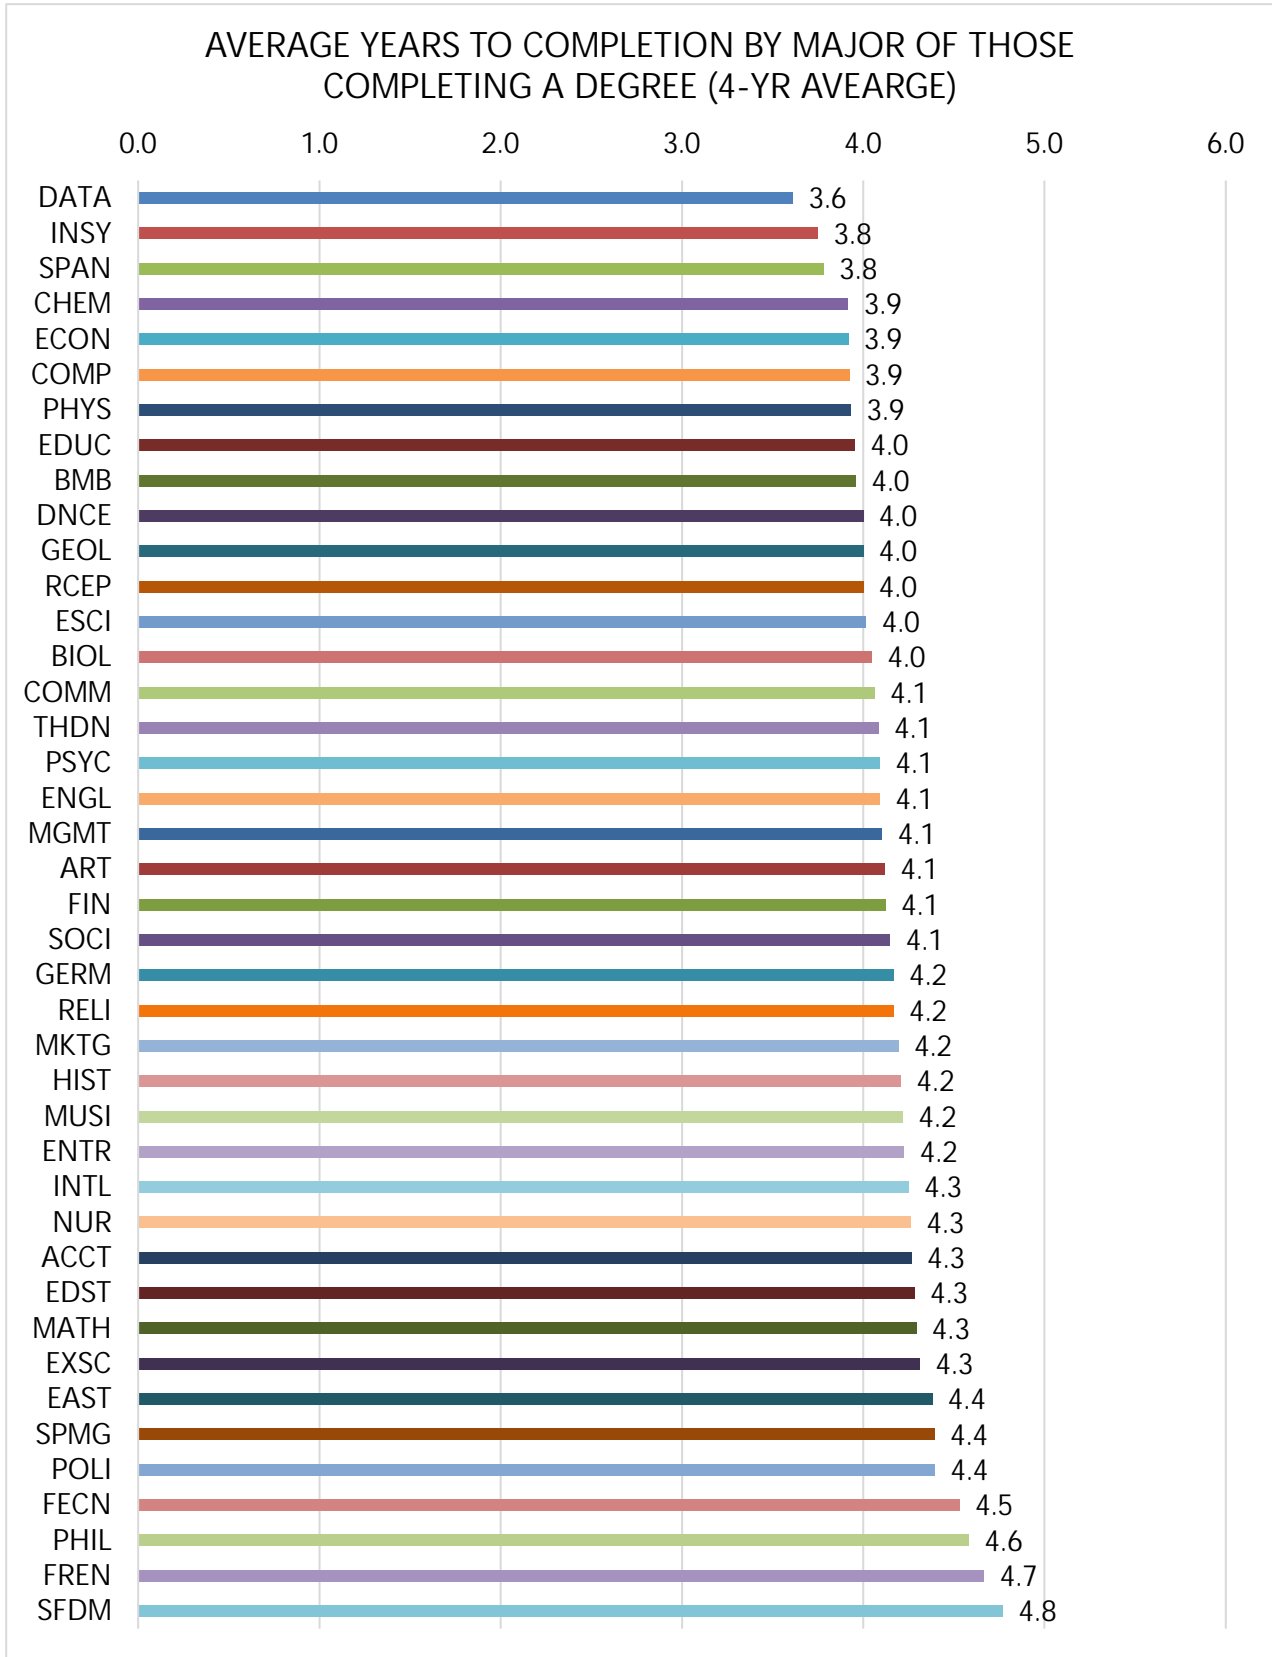

WITTENBERG UNIVERSITY

AWARDS CONFERRED DATA

2014-2023

CENSUS DAT 9/15/2023

PUBLISH DATE: 09/25/2023

CODE	MAJOR	2011-12	2012-13	2013-14	2014-15	2015-16	2016-17	2017-18	2018-19	2019-20	2020-21	2021-2022	2022-23
------	-------	---------	---------	---------	---------	---------	---------	---------	---------	---------	---------	-----------	---------

AVERAGE YEARS TO DEGREE BY UNDERGRADUATE MAJOR - DUPLICATED

MINORS CONFERRED JULY THROUGH JUNE BY MAJOR - DUPLICATED

CODE	MINOR NAME	2013-14	2014-15	2015-16	2016-17	2017-18	2018-19	2019-20	2020-21	2021-22	2022-23
AFDS	Africa & Diaspora Studies	7	7	4	3	3	2	1	3	0	2
AHST	Art - Art History	4	3	2	9	1	4	1	3	2	1
ARCH	Archaeology		3	4	2	3	5	2	3	0	3
ASTD	Art - Studio Art	16	9	13	9	4	6	5	5	2	5
BIOL	Biology	8	5	8	9	8	10	7	12	4	5
BMB											

CODE	MINOR NAME	2013-14	2014-15	2015-16	2016-17	2017-18	2018-19	2019-20	2020-21	2021-22	2022-23
FREN	French					2	1	3	0	0	0
GEOL	Geology					4	0	0	0	1	1
GERM	German					7	3	1	1	0	1
HEAL	Health Science					5	5	7	3	1	0
HIST	History					6	6	3	4	2	1
INTL	International Studies					3	0	2	0	1	1
JLPP	Justice, Law & Public Policy					8	11	9	10	5	3
JRNL	Journalism & Integrated Media					7	4	4	4	1	5
MATH	Math					3	4	10	5	2	1
MGMT	Management					2	1	3	0	1	0
MKTG	Marketing					2	3	4	1	1	0
MRSC	Marine Science					9	10	8	10	10	4
MUSI	Music					15	8	8	6	6	3
NEUR	Nueroscience					6	3	0	2	3	0
PAST	Pre-Modern & Ancient St					3	6	0	4	0	2
PFRM	Performance					2	1	1	0	0	3
PHIL	Philosophy					3	0	2	1	1	0
PHYS	Physics					0	2	0	0	0	0
POLI	Political Science					4	7	2	2	3	6
PSYC	Psychology					9	5	12	5	11	6
RCEP	Russian & Central Eurasian					6	2	9	2	1	0
RELI	Religion					1	2	2	1	1	3
RUSS	Russian					4	4	1	0	1	1
SOCI	Sociology					10	10	5	4	9	2
SPAN	Spanish					5	5	4	2	5	1
SPMG	Sport Management					6	8	7	5	10	4
STAT	Statistics					5	1	1	0	1	1
TECT	Technical Theatre					1	2	0	2	0	0
WMST	Women's Studies					5	7	4	5	3	2
TOTAL DUPLICATED MINORS AWARDED		252	269	224	272	230	200	187	164	159	102